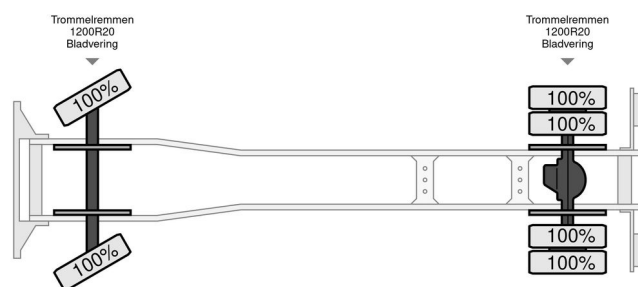

Volvo N10 4x2 - 1978 - Good condition - Oldtimer

GENERAL INFORMATION

Make	Volvo
Type	N10 4x2 - 1978 - Good condition - Oldtimer
Year	1978
Mileage	136.108 km
Construction	Fire truck

TECHNICAL INFORMATION

First registration date	01-07-1978
Fuel	Diesel
Axle configuration	4x2
Weight	8.080 kg
Load capacity	9.920 kg
Gross weight	18.000 kg
Cylinder count	6
Power kw	235
Power hp	320
Wheelbase	420

Volvo N 10 N10 4x2 - 1978 - Good condition - Oldtimer

ACCESSORIES

- Leaf spring suspension

DESCRIPTION

In good condition, everything working.
Our current stock and classic trucks can be found at www.companjen.nl