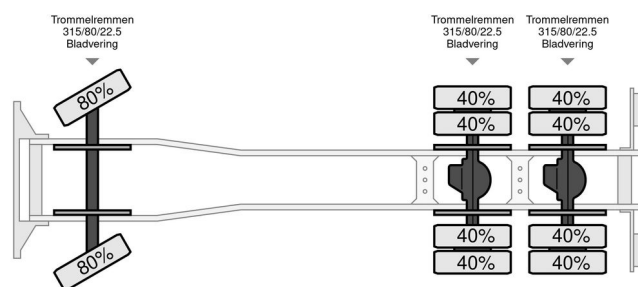

Volvo NL 10 Takel en Berging wagen 6x4

GENERAL INFORMATION

Make	Volvo
Type	NL 10 Takel en Berging wagen 6x4
Year	1993
Mileage	106.600 km
Construction	Vehicle recovery vehicle

TECHNICAL INFORMATION

First registration date	04-05-1993
Fuel	Diesel
Transmission	Manual
Vehicle identification number	YV2D2CBDXPA382304
Axle configuration	6x4
Weight	13.100 kg
Load capacity	12.900 kg
Gross weight	26.000 kg
Power kw	210
Power hp	285

Volvo VNL NL 10 Takel en Berging wagen 6x4

ACCESSORIES

- Leaf spring suspension
- Leaf suspension behind

DESCRIPTION

Damages: none

Sepson winch type: 6353 (1992) 40 mtr.

Beautiful truck

Totally complete