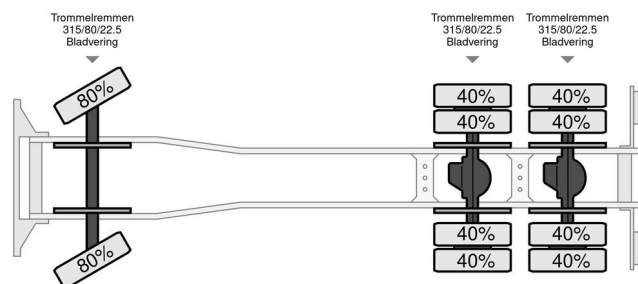

Volvo NL 10 Towing and recovery vehicle - 6x4 - 1993 - Complete!

GENERAL INFORMATION

Make	Volvo
Type	NL 10 Towing and recovery vehicle - 6x4 - 1993 - Complete!
Year	1993
Mileage	106.600 km
Construction	Vehicle recovery vehicle

TECHNICAL INFORMATION

First registration date	04-05-1993
Fuel	Diesel
Transmission	Manual
Vehicle identification number	YV2D2CBDXPA382304
Axle configuration	6x4
Weight	13.100 kg
Load capacity	12.900 kg
Gross weight	26.000 kg
Power kw	210
Power hp	285

Volvo VNL NL 10 Towing and recovery vehicle - 6x4 - 1993 - Complete!

ACCESSORIES

- Leaf spring suspension
- Leaf suspension behind

DESCRIPTION

Towing and recovery vehicle truck, Sepson winch type: 6353 (1992) 40 mtr.
Beautiful truck
Totally complete
www.companjen.nl