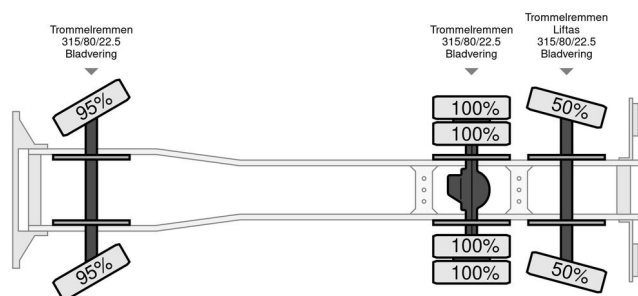

Iveco Turbostar 190.42 Turbostar 190.42 - Tipper with crane - Bonfigliol... 6x2

??????????

Prachtig mooie strakke auto, geen roest.
Voor de liefhebber!