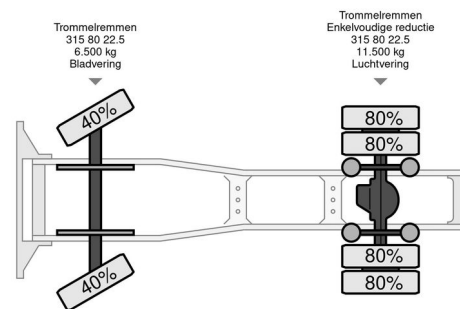

???????????

Motor loopt als nieuw!